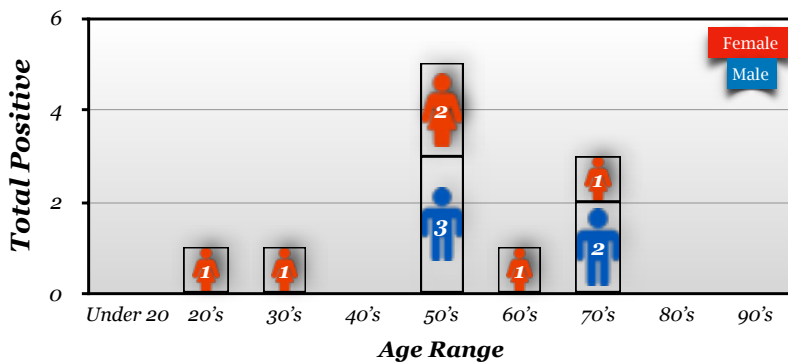

Converse County by the Numbers: November 12th, 2020
Total Cases 396

Total Cases for the Douglas Area

Total Cases for the Glenrock Area

Total Cases for the Rolling Hills Area

*ACTIVE POSITIVE- An individual has **tested** positive.

*ACTIVE PROBABLE - An individual is deemed to be a **probable** case when they have a **known** exposure to someone that tested positive for COVID and are **symptomatic**.