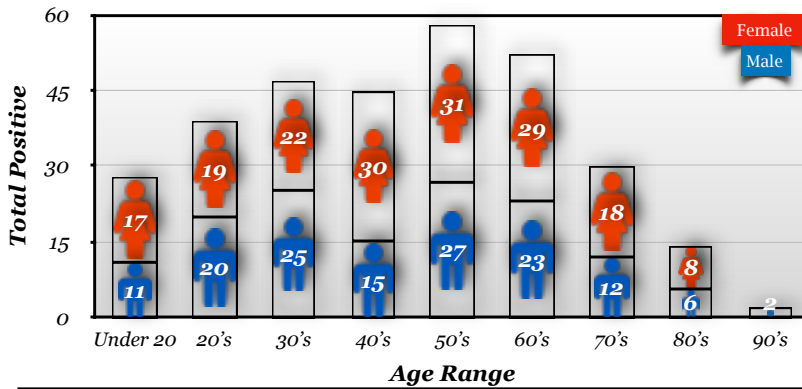

Converse County by the Numbers: November 12th, 2020
Total Cases 396

Total Cases for the Douglas Area

Total Cases for the Glenrock Area

Total Cases for the Rolling Hills Area

*ACTIVE POSITIVE- An individual has **tested** positive.

*ACTIVE PROBABLE - An individual is deemed to be a **probable** case when they have a **known** exposure to someone that tested positive for COVID and are **symptomatic**.