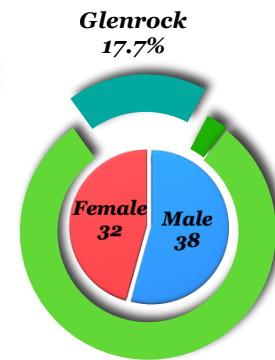

Converse County by the Numbers: November 12th, 2020
Total Cases 396

Total Cases for the Douglas Area

Total Cases for the Glenrock Area

Total Cases for the Rolling Hills Area

*ACTIVE POSITIVE- An individual has **tested** positive.

*ACTIVE PROBABLE - An individual is deemed to be a **probable** case when they have a **known** exposure to someone that tested positive for COVID and are **symptomatic**.