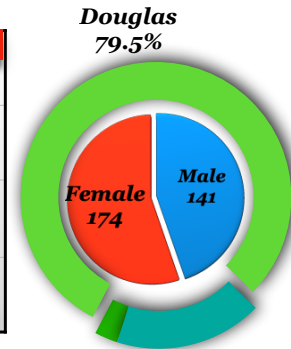

Converse County by the Numbers: November 12th, 2020
Total Cases 396

Total Cases for the Douglas Area

Total Cases for the Glenrock Area

Total Cases for the Rolling Hills Area

*ACTIVE POSITIVE- An individual has **tested** positive.

*ACTIVE PROBABLE - An individual is deemed to be a **probable** case when they have a **known** exposure to someone that tested positive for COVID and are **symptomatic**.