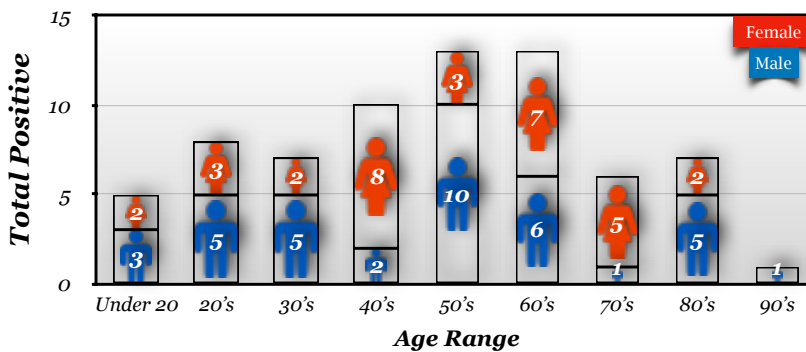

Converse County by the Numbers: November 12th, 2020
Total Cases 396

Total Cases for the Douglas Area

Total Cases for the Glenrock Area

Total Cases for the Rolling Hills Area

*ACTIVE POSITIVE- An individual has **tested** positive.

*ACTIVE PROBABLE - An individual is deemed to be a **probable** case when they have a **known** exposure to someone that tested positive for COVID and are **symptomatic**.