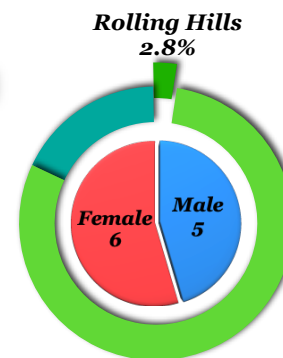

Converse County by the Numbers: November 12th, 2020
Total Cases 396

Total Cases for the Douglas Area

Total Cases for the Glenrock Area

Total Cases for the Rolling Hills Area

*ACTIVE POSITIVE- An individual has **tested** positive.

*ACTIVE PROBABLE - An individual is deemed to be a **probable** case when they have a **known** exposure to someone that tested positive for COVID and are **symptomatic**.