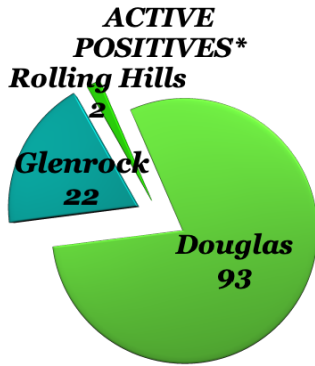

Converse County by the Numbers: November 12th, 2020
Total Cases 396

Total Cases for the Douglas Area

Total Cases for the Glenrock Area

Total Cases for the Rolling Hills Area

*ACTIVE POSITIVE- An individual has **tested** positive.

*ACTIVE PROBABLE - An individual is deemed to be a **probable** case when they have a **known** exposure to someone that tested positive for COVID and are **symptomatic**.